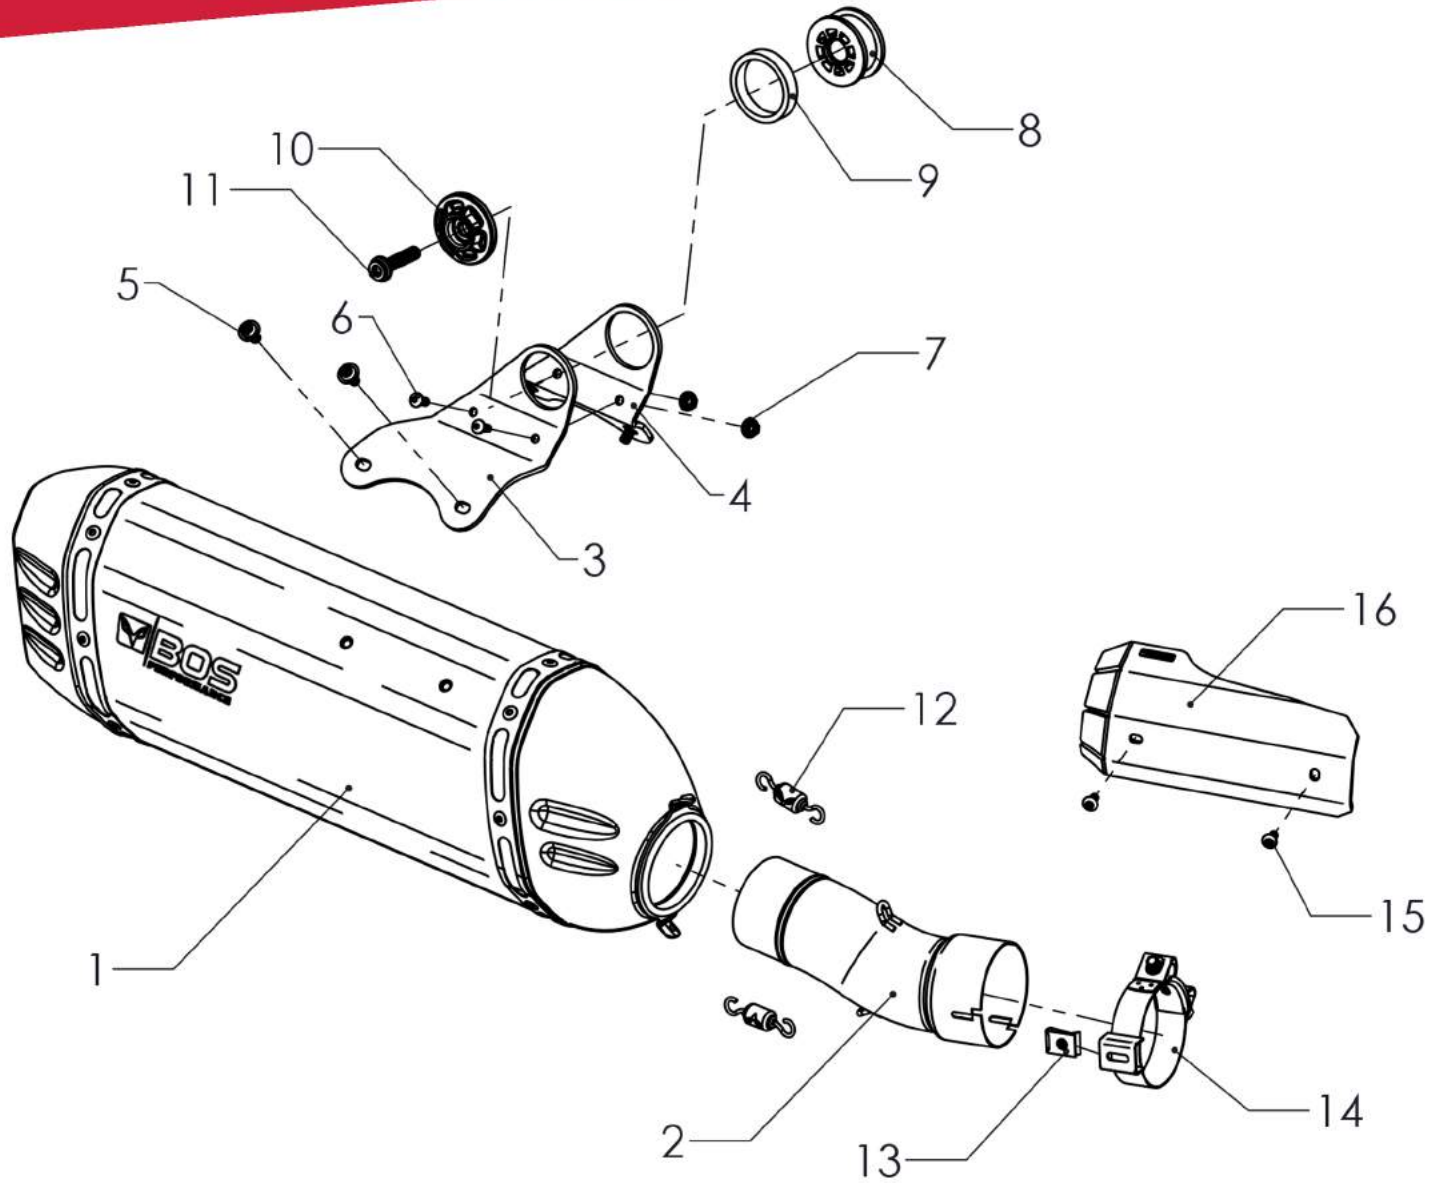

Pos	Qty	Part No.	Description	Ordernumber
1	1	900132	Muffler DesertFox CS	BM12R16 - DECS - Carbon Steel
		850050	Mounting Parts:	Weight:
2	1	750039	Link Pipe Titanium	Stock: 5,0 kg Bos: 4,4 kg
3	1	700071	Mounting Bracket	Noiselevel: @ 3875 rpm
4	1	700070	Mounting Bracket	Stock: Specified 88,0 dB(A) Euro 4
5	4	14148	M6x12 Flange Screw Torx	Specified 90,0 dB(A) Euro 5
6	2	300005	M5x12 Bolt	Measured 88,0 dB(A)
7	2	300004	M5 Serrated Flanged Nut	Bos: Measured 90,0 dB(A)
8	1	Original	Rubber	Performance
9	1	64779	Spacer 9 mm.	Stock: 133,2 Hp / 7146 rpm
10	1	Original	Washer	Bos: 133,9 Hp / 7288 rpm
11	1	Original	Bolt	Max. Hp incr.: + 2,9 Hp / 4440 rpm
12	2	300032	Pull Spring 25 mm.	Max Nm incr.: + 4,8 Nm / 2807 rpm
13	1	14111	Speednut M5	Tips
14	1	64780	Clamp 67 with nutcase	In order to avoid smudges and fingerprints
15	2	Original	Bolt	burning into the surface it is imperative to clean
16	1	600042	Heatshield	the exhaust before starting the engine, burnt in
17	1	100068	Sound Approval Card T1027	stains are very difficult to remove.
18	1	100065	Custom Sheet Link Pipe Titanium	After 300 miles or 500 kms. check all nuts and bolts and retighten if necessary.

- Euro 3 ○
- Euro 4 ●
- Euro 5 ●

7 Nm
5 lbf ft

Nr.5

10 Nm
7 lbf ft

Nr.11

25 Nm
18 lbf ft

Nr.14

Approval Number
00106G TYPE 1027