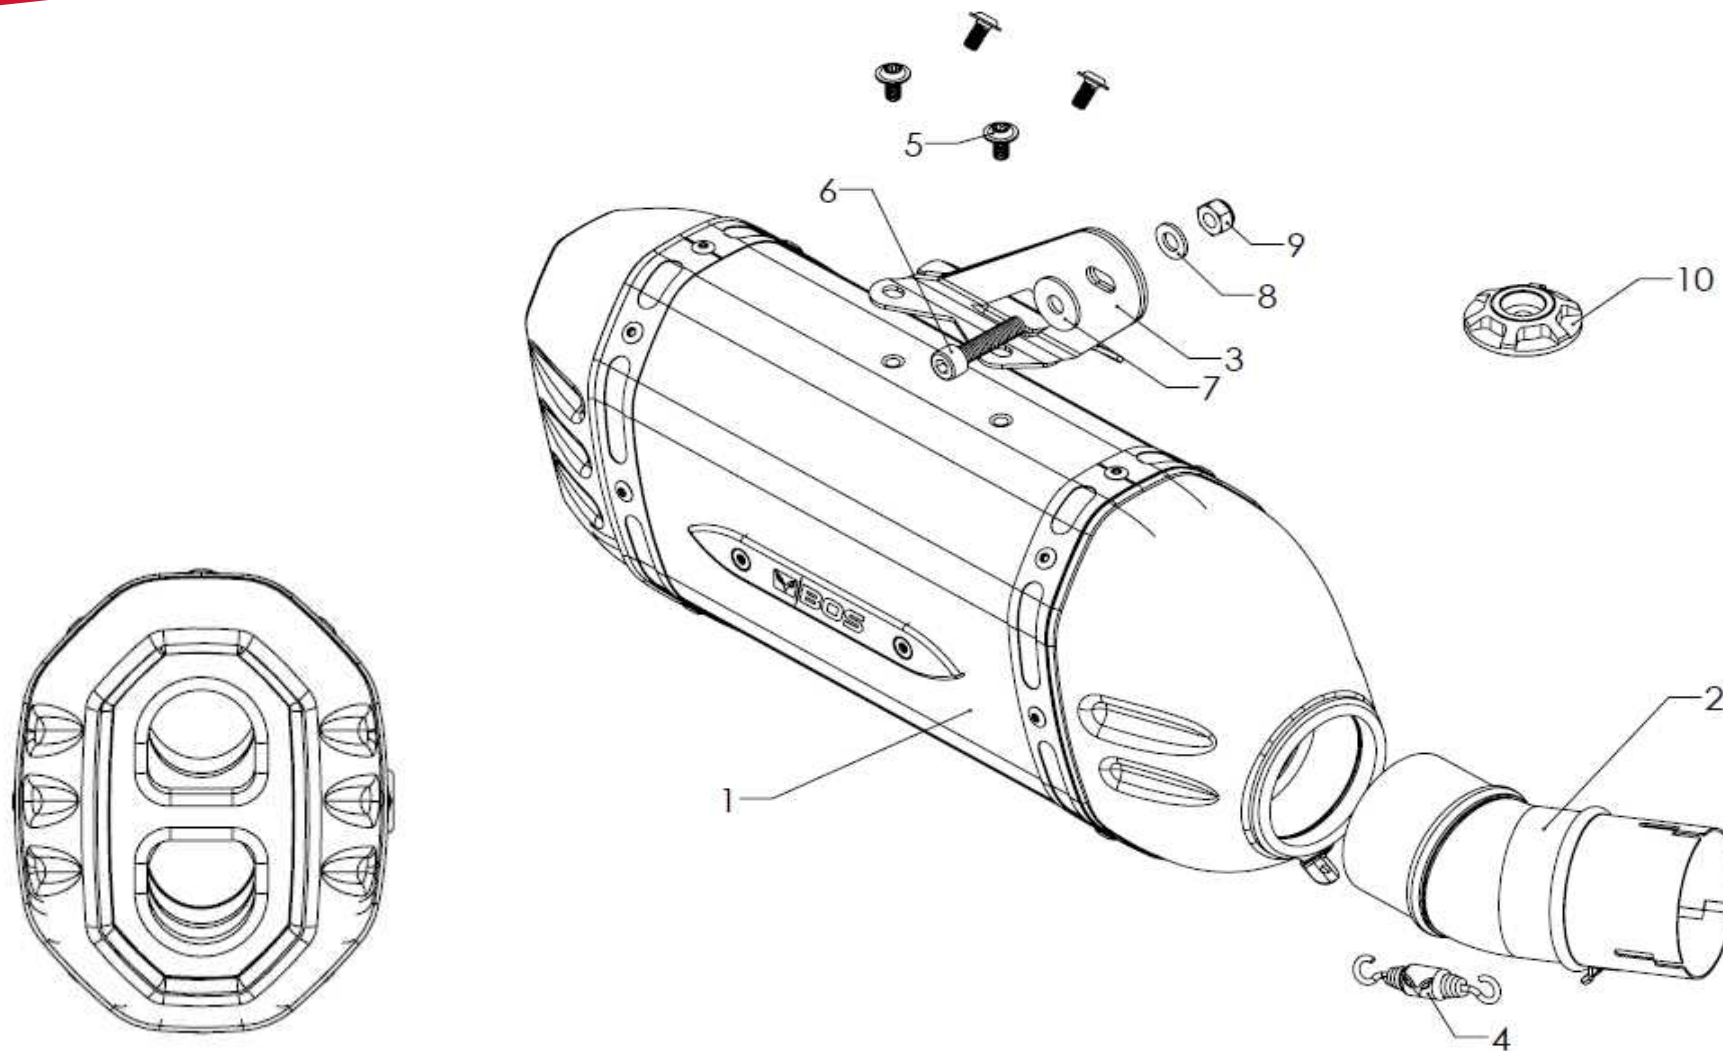

BMW

R 1300 GS

2023Up

Desertfox Double D

Mounting Manual

Type 1035

www.bos-exhausts.com